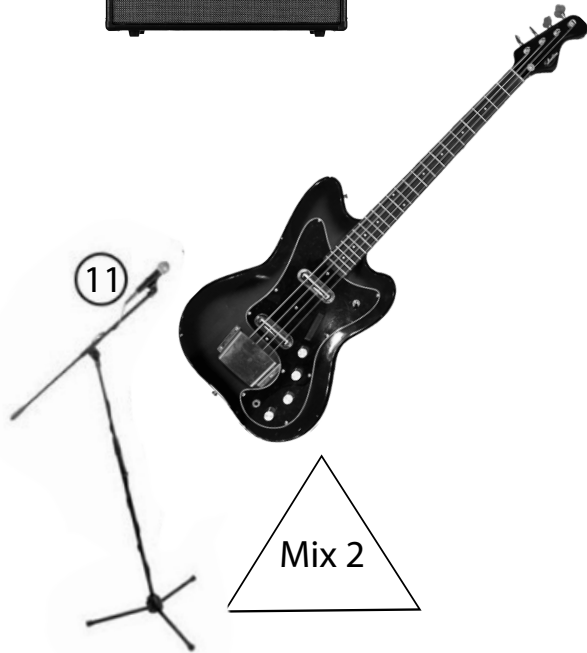

STAGE PLOT

Pedal Board
*power required

Pedal Board
*power required

INPUTS

1	Kick	7	Bass Amp
2	Snare	8	Rhythm Guitar Amp
3	Rack Tom	9	Lead Guitar Amp
4	Floor Tom	10	Lead Vocal Mic
5	Overhead R	11	BG Vocal Mic
6	Overhead L		