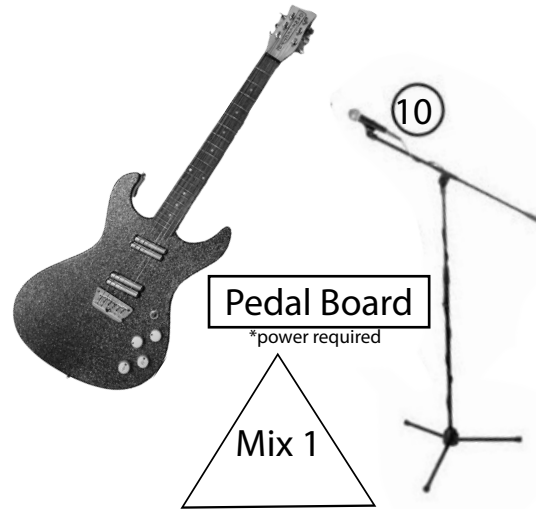

STAGE PLOT

Pedal Board
*power required

Pedal Board
*power required

INPUTS

1	Kick	7	Bass Amp
2	Snare	8	Rhythm Guitar Amp
3	Rack Tom	9	Lead Guitar Amp
4	Floor Tom	10	Lead Vocal Mic
5	Overhead R	11	BG Vocal Mic
6	Overhead L		